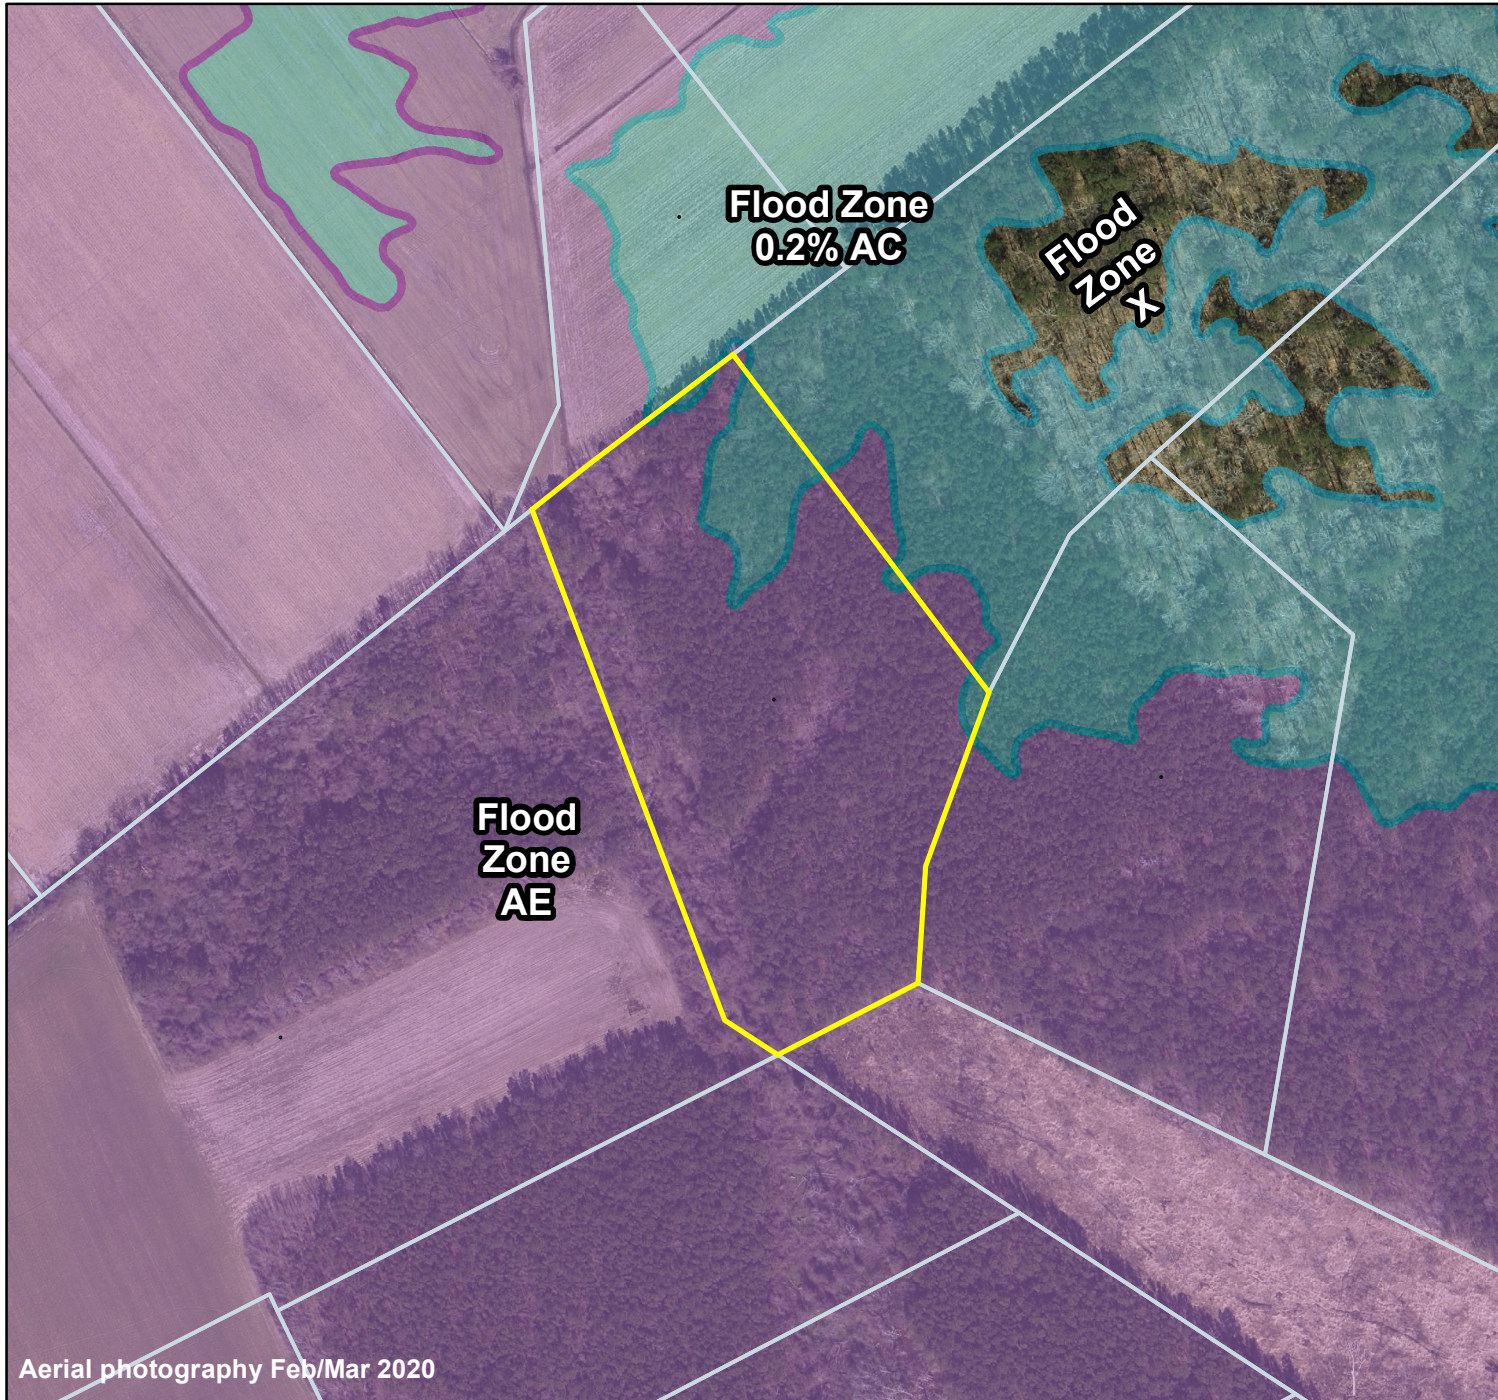

Pasquotank County, NC

Parcel ID: 8848 899668

Map: P99-6

LOT: 0

0000 SOUNDNECK RD
PRICE, CHARLIE E

2 CRABTREE COURT
PORTSMOUTH VA 23703

Deed Book:
Deed Page:
Date: 0

Land Value: 17100
Ag Value: 0
Bldg Value: 0
Total Value: 17100

Taxed Acres: 10.497

Aerial photography Feb/Mar 2020

Flood Zone

0.2% AC

A

AE

AO

FLOODWAY

PASQUOTANK
COUNTY NC

FLOOD MAP

Effective Date December 21 2018

This is not the OFFICIAL flood map; however, it is drawn using data provided by NC Floodplain Mapping to be used with local GIS. The official map can be viewed at fris.nc.gov

Date: 3/2/2024

Property Ownership/
Lines as of January 1, 2024